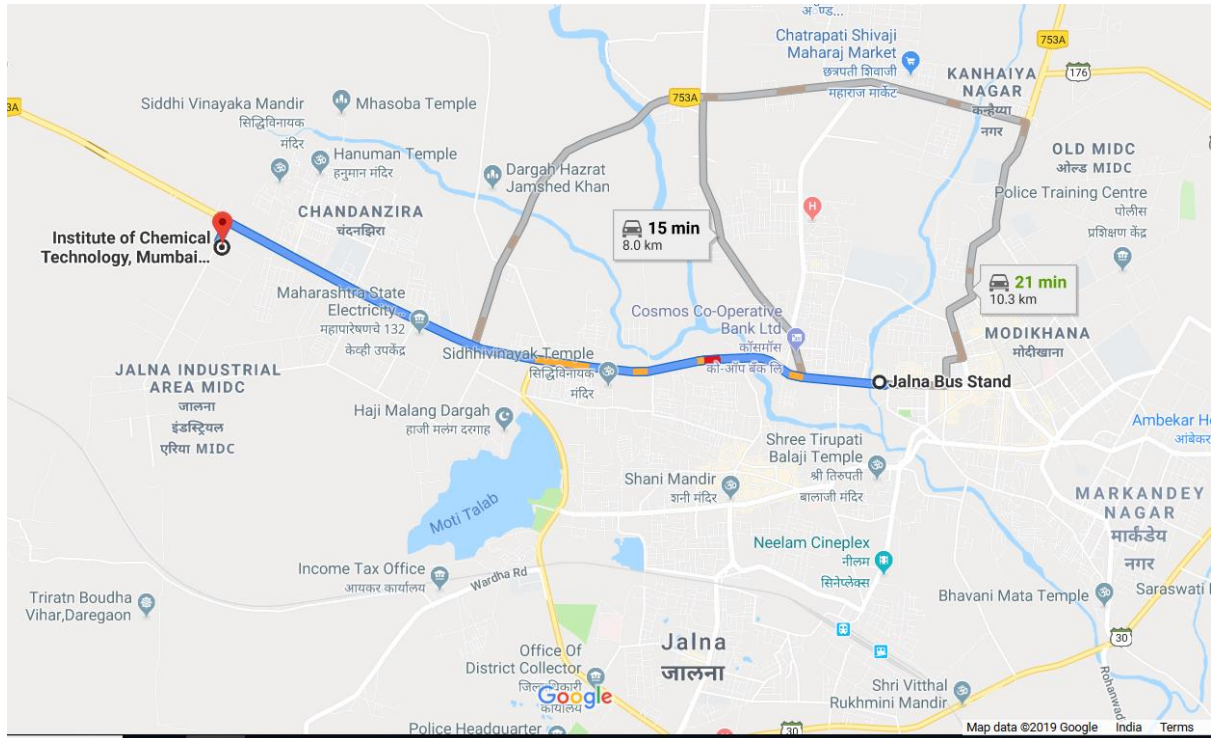

From Bus Stand Jalna

From Jalna Railway Station

APPROACH ROUTES TO ICT, MARATHWADA CAMPUS, JALNA AND LANDMARKS

A location map of the ICT, available on Google maps, is provided above and the various access routes are described from nearby railway stations, bus stops and the airport of Aurangabad

Landmarks in the vicinity of ICT

M/s Beej Sheetal Innovations Centre Pvt. Ltd, BT-5 Biotechnology Park, Jalna Industrial Area MIDC, Additional MIDC, Aurangabad Road, Jalna, Maharashtra 431213 is a rented building by ICT, Marathwada Campus Jalna. It is on Aurangabad Highway near Sunrise Rajasthani Dhaba.

- A **From Jalna Railway Station:** -Directions from Railway Station road to ICT, Marathwada Campus, Jalna Th e ICT can be reached in about 15 minutes on foot following Bhagyanagar, Moti Talab, and Chandangira , take a left turn from Sunrise Rajasthani Dhaba.
- B **From Bus Stand Jalna:-**Directions from Jalna Bus Stand to ICT, Jalna Campus via Bhokaradan Naka straight on Priyanka Motors road Hotel Flora inn and take a left turn from Sunrise Rajasthani Dhaba.
- C **From Aurangabad Airport:-** Directions from Aurangabad Airport to ICT Marathwada Campus Jalna, via Aurangabad - Nagpur Rd/Jalna - Aurangabad Rd/Nagpur – Aurangabad - Mumbai Hwy can be reached in 51 min. From Jalna toll institute is about 1 km on the right turn from Sunrise Rajasthani Dhaba.