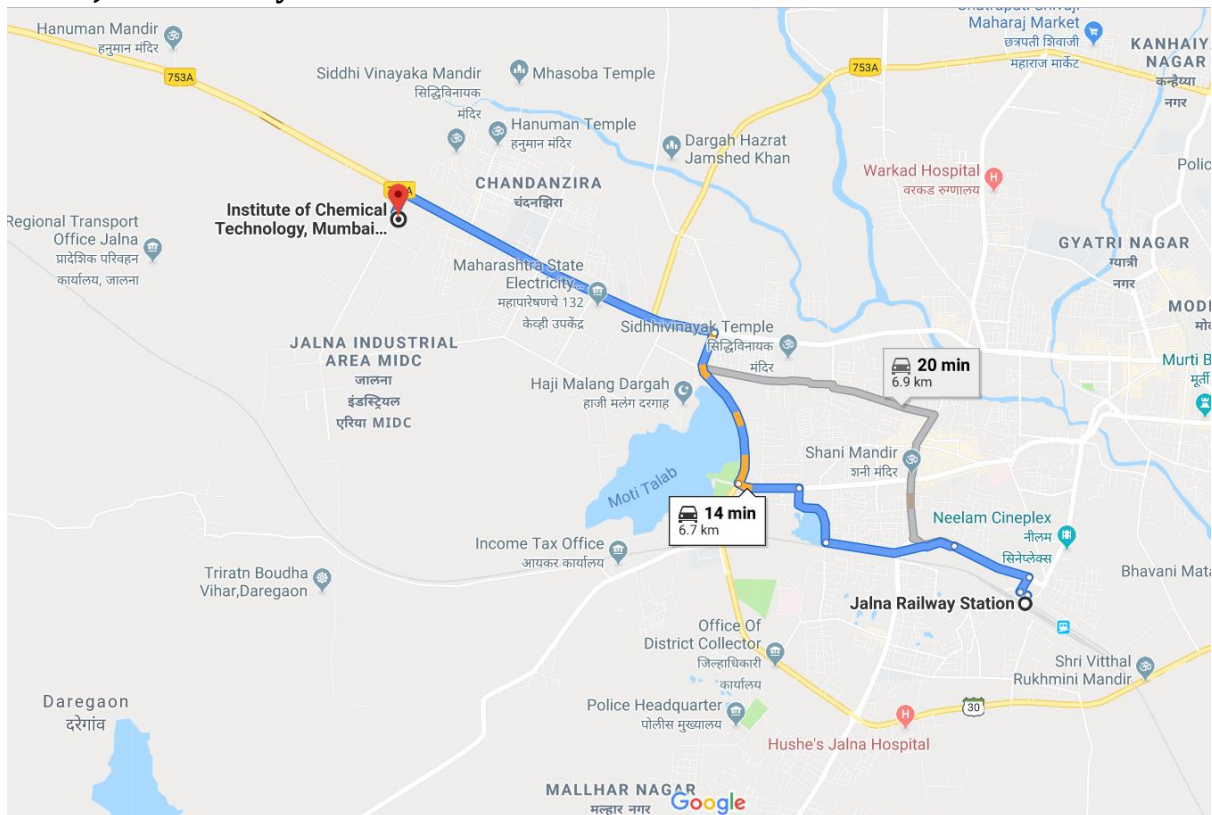

From Bus Stand Jalna

From Jalna Railway Station

APPROACH ROUTES TO ICT, MARATHWADA CAMPUS, JALNA AND LANDMARKS

A location map of the ICT, available on Google maps, is provided above and the various access routes are described from nearby railway stations, bus stops and the airport of Aurangabad

Landmarks in the vicinity of ICT

M/s Beej Sheetal Innovations Centre Pvt. Ltd, BT-5 Biotechnology Park, Jalna Industrial Area MIDC, Additional MIDC, Aurangabad Road, Jalna, Maharashtra 431213 is a rented building by ICT, Marathwada Campus Jalna. It is on Aurangabad Highway near Sunrise Rajasthani Dhaba.

- A **From Jalna Railway Station:** -Directions from Railway Station road to ICT, Marathwada Campus, Jalna Th e ICT can be reached in about 15 minutes on foot following Bhagyanagar, Moti Talab, and Chandangira , take a left turn from Sunrise Rajasthani Dhaba.
- B **From Bus Stand Jalna:-**Directions from Jalna Bus Stand to ICT, Jalna Campus via Bhokaradan Naka straight on Priyanka Motors road Hotel Flora inn and take a left turn from Sunrise Rajasthani Dhaba.
- C **From Aurangabad Airport:-** Directions from Aurangabad Airport to ICT Marathwada Campus Jalna, via Aurangabad - Nagpur Rd/Jalna - Aurangabad Rd/Nagpur – Aurangabad - Mumbai Hwy can be reached in 51 min. From Jalna toll institute is about 1 km on the right turn from Sunrise Rajasthani Dhaba.